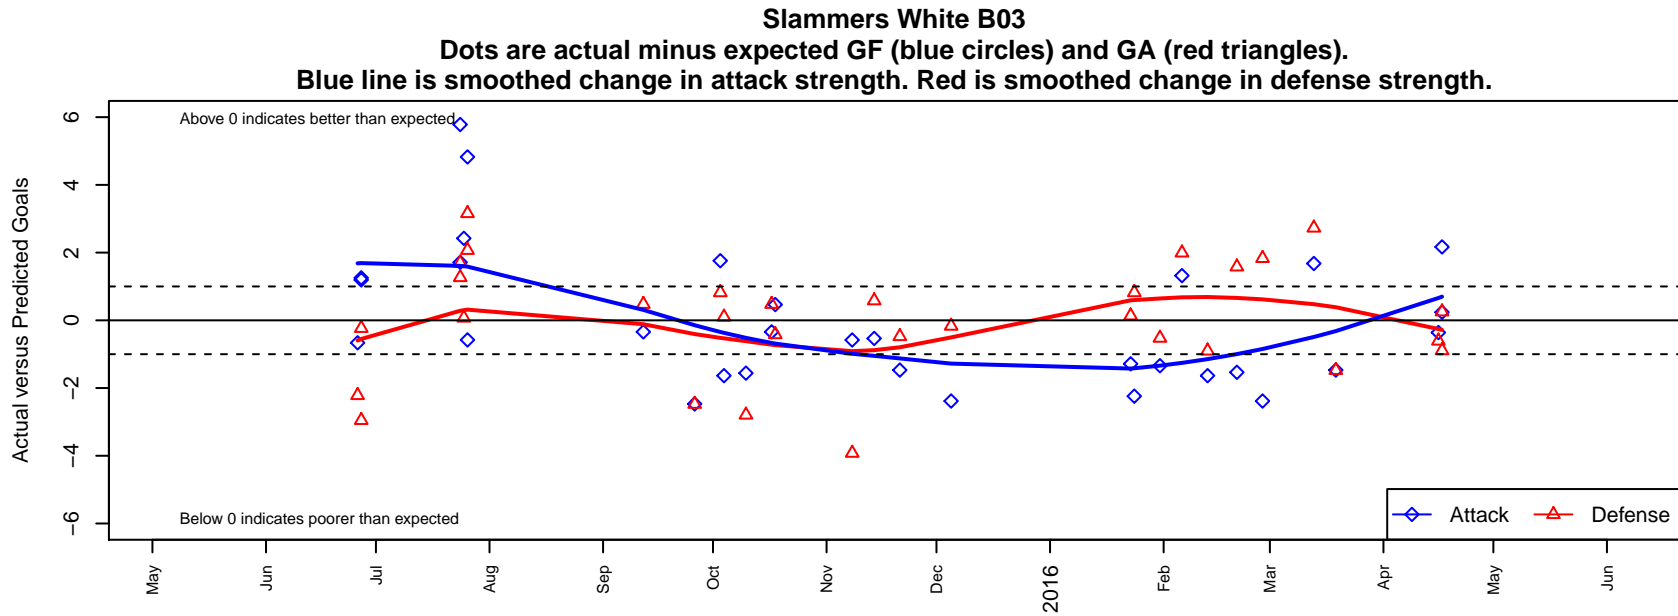

**attack and defense variance (black dot)
relative to other teams
and top 10 in region**

**attack and defense rating
relative to others at age
and all opponents in last 13 months**

Slammers White B03

Rainier Valley Slammers
Auburn, WA
B03 total strength=361
attack=0.24 defense=0.2
fall league = RCL B03 Div 5
spr league = Win RCL B03 Div 5

alt names used:
RVS BU12 White
RVS BU12 White
RVS B03 White B (309209024)
RVS B03 White B (309209024)
RAINIER VALLEY SLAMMERS ()

Venues played:
2015 RVS Classic BU12
2015 Crossfire Select BU12 Silver
2015 RCL B03 Div 5
2015 Win RCL B03 Div 5
2015 WA Cup BU12 Bronze U12