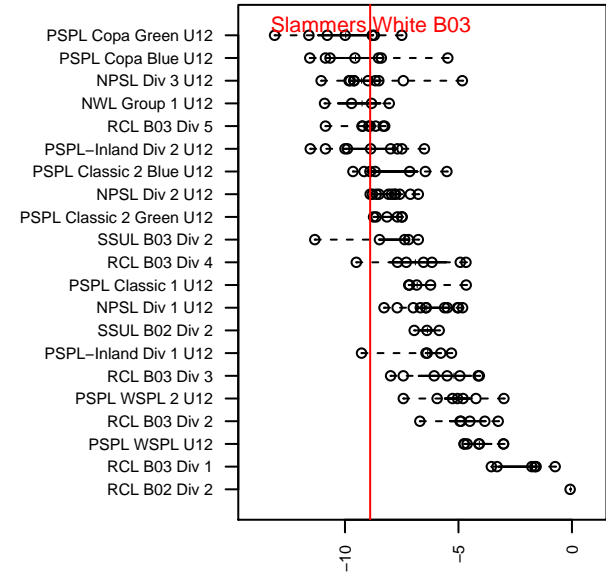

**attack and defense rating
relative to others at age
and all opponents in last 13 months**