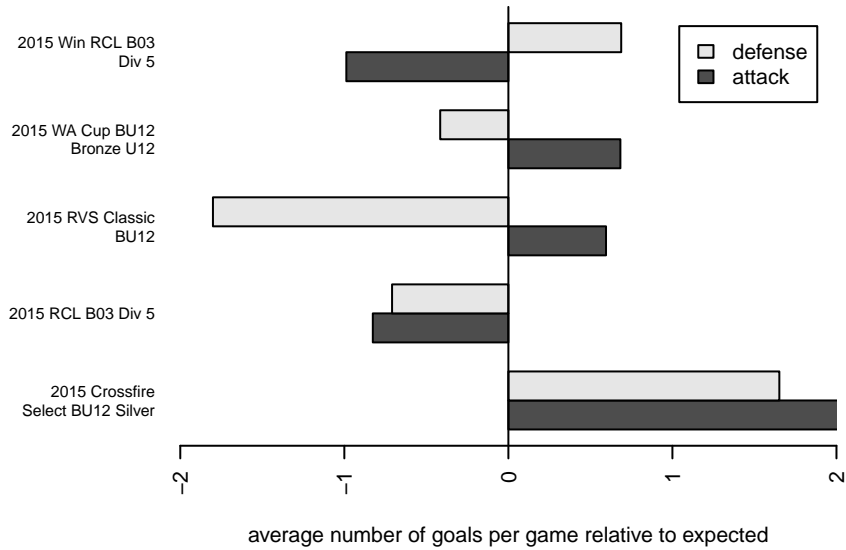

Performance relative to 13 month average